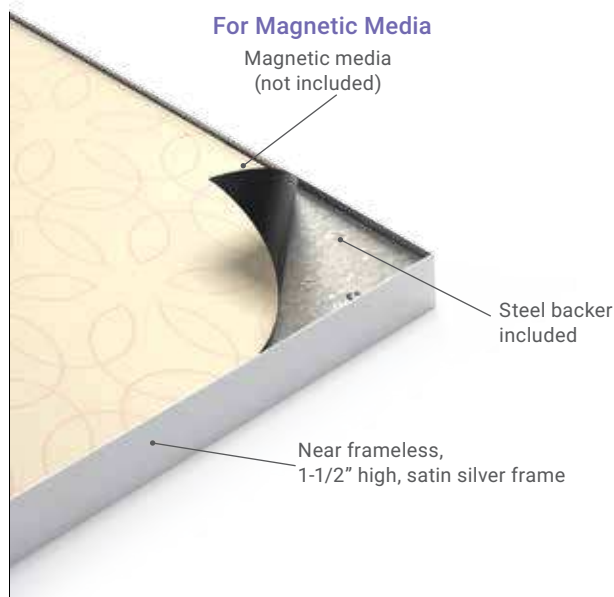

Magnetic

TLS2472-MR-S

FrameGraphix Magnetic Signware Stands™

- Ships efficiently to save on freight costs
- Recessed graphic seats with near frameless look
- Double sided satin silver aluminum frame
- Incredibly easy graphic change-outs
- Full width weighted steel base

High Quality
Cost Effective

Durable
Built to last

Double sided satin silver aluminum frame

Frame ships in 2 sections

TLS1472-MM-S

Magnetic Media	Graphic Size	Magnetic Receptive
TLS1472-MM	14" x 72"	TLS1472-MR
TLS2472-MM	24" x 72"	TLS2472-MR

Custom size requests encouraged.

Specify: Color* -S Satin Silver or -B Matte Black

Magnetic

Mounting bracket included.

1-1/2" Deep Frame

TLW4824-MM-H-S

TLS5-MM-X-SQ-V-S

TLS3-MR-TP-RD-V-B

FrameGraphix Magnetic Wall Frames™

- 1-1/2" deep extruded profile frame
- Incredibly easy graphic change-outs
- Recessed graphic seats, frameless look
- Hang horizontally or vertically
- Wall mount hardware included