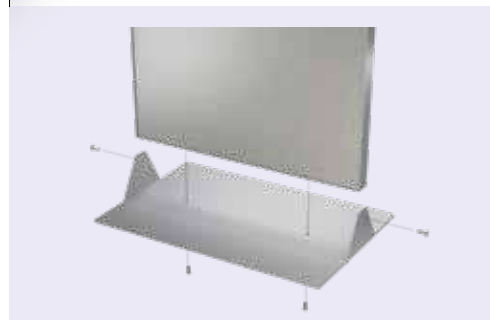

Magnetic

TLS2472-MR-S

FrameGraphix Magnetic Signware Stands™

- Ships efficiently to save on freight costs
- Recessed graphic seats with near frameless look
- Double sided satin silver aluminum frame
- Incredibly easy graphic change-outs
- Full width weighted steel base

High Quality
Cost Effective

Durable
Built to last

Double sided satin silver aluminum frame

Frame ships in 2 sections

TLS1472-MM-S

Magnetic Media	Graphic Size	Magnetic Receptive
TLS1472-MM	14" x 72"	TLS1472-MR
TLS2472-MM	24" x 72"	TLS2472-MR

Custom size requests encouraged.

Specify: Color* -S Satin Silver or -B Matte Black

Magnetic

Mounting bracket included.

1-1/2" Deep Frame

TLW4824-MM-H-S

TLS5-MM-X-SQ-V-S

TLS3-MR-TP-RD-V-B

FrameGraphix Magnetic Wall Frames™

- 1-1/2" deep extruded profile frame
- Incredibly easy graphic change-outs
- Recessed graphic seats, frameless look
- Hang horizontally or vertically
- Wall mount hardware included