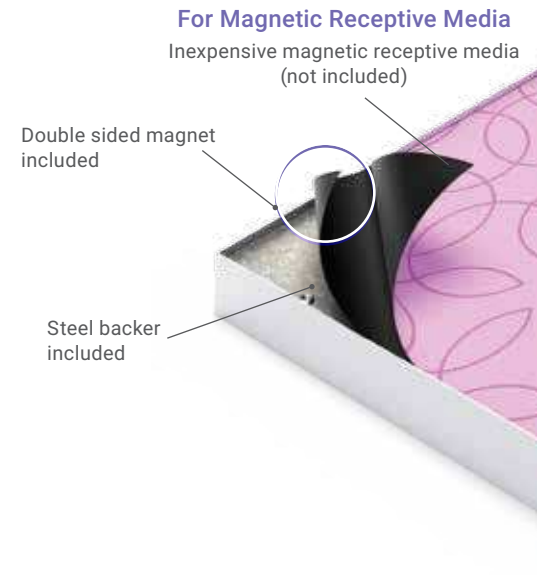

Magnetic

TLS2472-MR-S

FrameGraphix Magnetic Signware Stands™

- Ships efficiently to save on freight costs
- Recessed graphic seats with near frameless look
- Double sided satin silver aluminum frame
- Incredibly easy graphic change-outs
- Full width weighted steel base

High Quality
Cost Effective

Durable
Built to last

Double sided satin silver aluminum frame

Frame ships in 2 sections

TLS1472-MM-S

Magnetic Media	Graphic Size	Magnetic Receptive
TLS1472-MM	14" x 72"	TLS1472-MR
TLS2472-MM	24" x 72"	TLS2472-MR

Custom size requests encouraged.

Specify: Color* -S Satin Silver or -B Matte Black

Magnetic

Mounting bracket included.

1-1/2" Deep Frame

TLW4824-MM-H-S

TLS5-MM-X-SQ-V-S

TLS3-MR-TP-RD-V-B

FrameGraphix Magnetic Wall Frames™

- 1-1/2" deep extruded profile frame
- Incredibly easy graphic change-outs
- Recessed graphic seats, frameless look
- Hang horizontally or vertically
- Wall mount hardware included