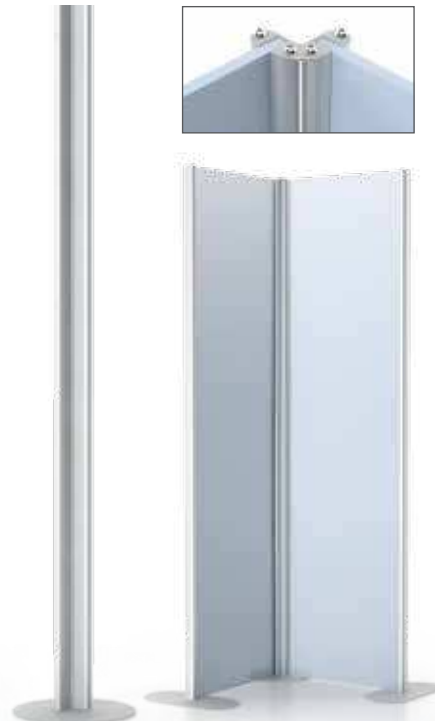

SKMM-S Skyscraper Mounts sold in pairs.

SKMMC2-S
24" upright extension, sold as a set of two.

SKMS-S Single sided upright and base. Sold individually.

SKMM7-S Skyscraper Mount (side uprights) with a **SKCU7-S** center upright.

Specify: Model — Color*

-S Satin Silver or -B Matte Black

Skyscraper Mounts sold as a pair	Weight	Single Sided Upright w/Base sold individually	Weight	Height
SKMM6	20 lbs.	SKMS6	14 lbs.	72"
SKMM7	21 lbs.	SKMS7	15 lbs.	84"
SKMM8	22 lbs.	SKMS8	16 lbs.	96"

SKMM7 & SKMM8 uprights ship in 2 sections *Black units are more costly than the silver

Graphics can be set anywhere along or above upright.

Skyscraper Mounts™ Rigid Graphic Stands

Center Upright

Two way upright with oval base.

SKCU7-S Center Upright with oval base. Shown with **SKMM7-S** Skyscraper.

90° & 60° Angle Assemblies

Two way upright with round base.

SKRA7-S Right Angle Assembly with round base. Shown with **SKMM7-S** Skyscraper.