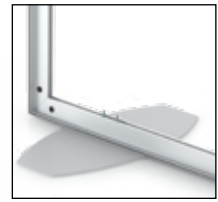

Floor Mount

Marquise Base