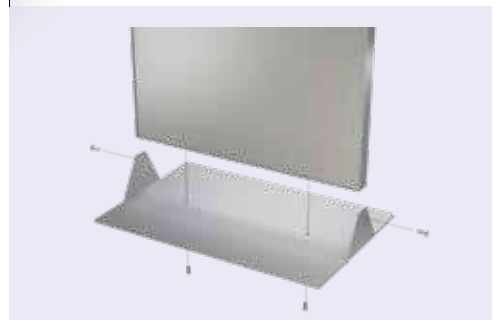

# Magnetic

TLS2472-MR-S

### FrameGraphix Magnetic Signware Stands™

- Ships efficiently to save on freight costs
- Recessed graphic seats with near frameless look
- Double sided satin silver aluminum frame
- Incredibly easy graphic change-outs
- Full width weighted steel base

**High Quality**  
**Cost Effective**

**Durable**  
**Built to last**

**Double sided satin silver aluminum frame**

Frame ships in 2 sections

TLS1472-MM-S

Magnetic Media	Graphic Size	Magnetic Receptive
TLS1472-MM	14" x 72"	TLS1472-MR
TLS2472-MM	24" x 72"	TLS2472-MR

### FrameGraphix Magnetic Wall Frames™

- 1-1/2" deep extruded profile frame
- Incredibly easy graphic change-outs
- Recessed graphic seats, frameless look
- Hang horizontally or vertically
- Wall mount hardware included