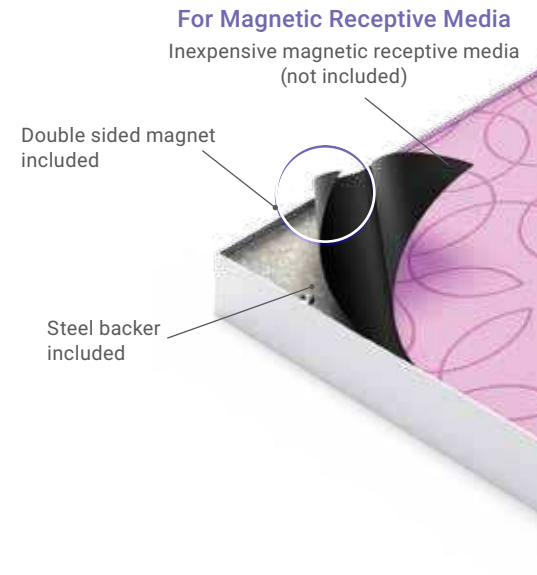

# Magnetic

TLS2472-MR-S

### FrameGraphix Magnetic Signware Stands™

- Ships efficiently to save on freight costs
- Recessed graphic seats with near frameless look
- Double sided satin silver aluminum frame
- Incredibly easy graphic change-outs
- Full width weighted steel base

**High Quality**  
**Cost Effective**

**Durable**  
**Built to last**

**Double sided satin silver aluminum frame**

Frame ships in 2 sections

TLS1472-MM-S

Magnetic Media	Graphic Size	Magnetic Receptive
TLS1472-MM	14" x 72"	TLS1472-MR
TLS2472-MM	24" x 72"	TLS2472-MR