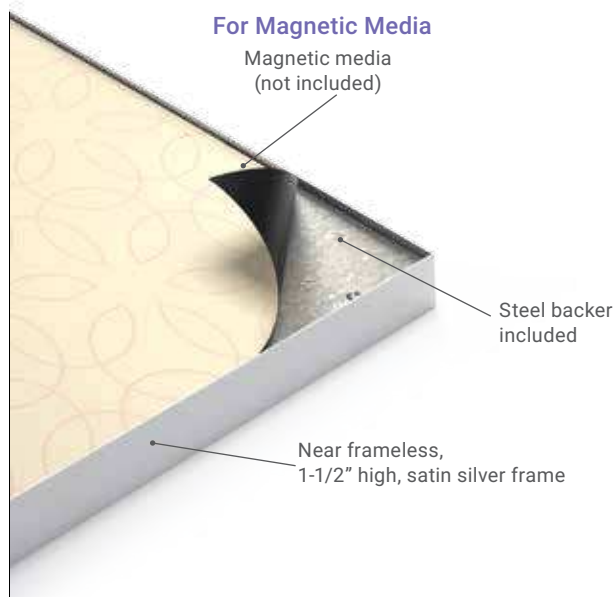

# Magnetic

TLS2472-MR-S

### FrameGraphix Magnetic Signware Stands™

- Ships efficiently to save on freight costs
- Recessed graphic seats with near frameless look
- Double sided satin silver aluminum frame
- Incredibly easy graphic change-outs
- Full width weighted steel base

**High Quality**  
**Cost Effective**

**Durable**  
**Built to last**

**Double sided satin silver aluminum frame**

Frame ships in 2 sections

TLS1472-MM-S

Magnetic Media	Graphic Size	Magnetic Receptive
TLS1472-MM	14" x 72"	TLS1472-MR
TLS2472-MM	24" x 72"	TLS2472-MR

### FrameGraphix Magnetic Wall Frames™

- 1-1/2" deep extruded profile frame
- Incredibly easy graphic change-outs
- Recessed graphic seats, frameless look
- Hang horizontally or vertically
- Wall mount hardware included